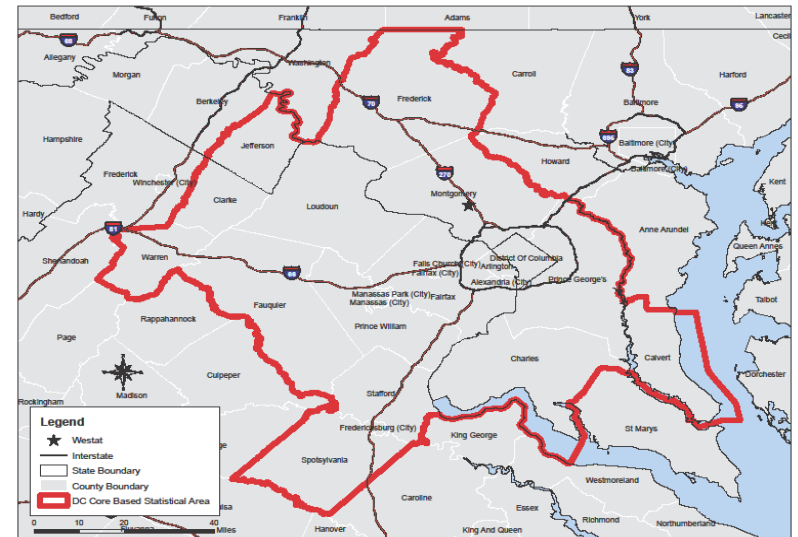

DC Metro Metadata Dissemination

Fran Bents, Westat

Kathryn Kulbicki, Westat

Erwin Villiger, UMBC

Communities Served by Project

- **Washington, DC core based statistical area**
- **First Responder's or local government officials**